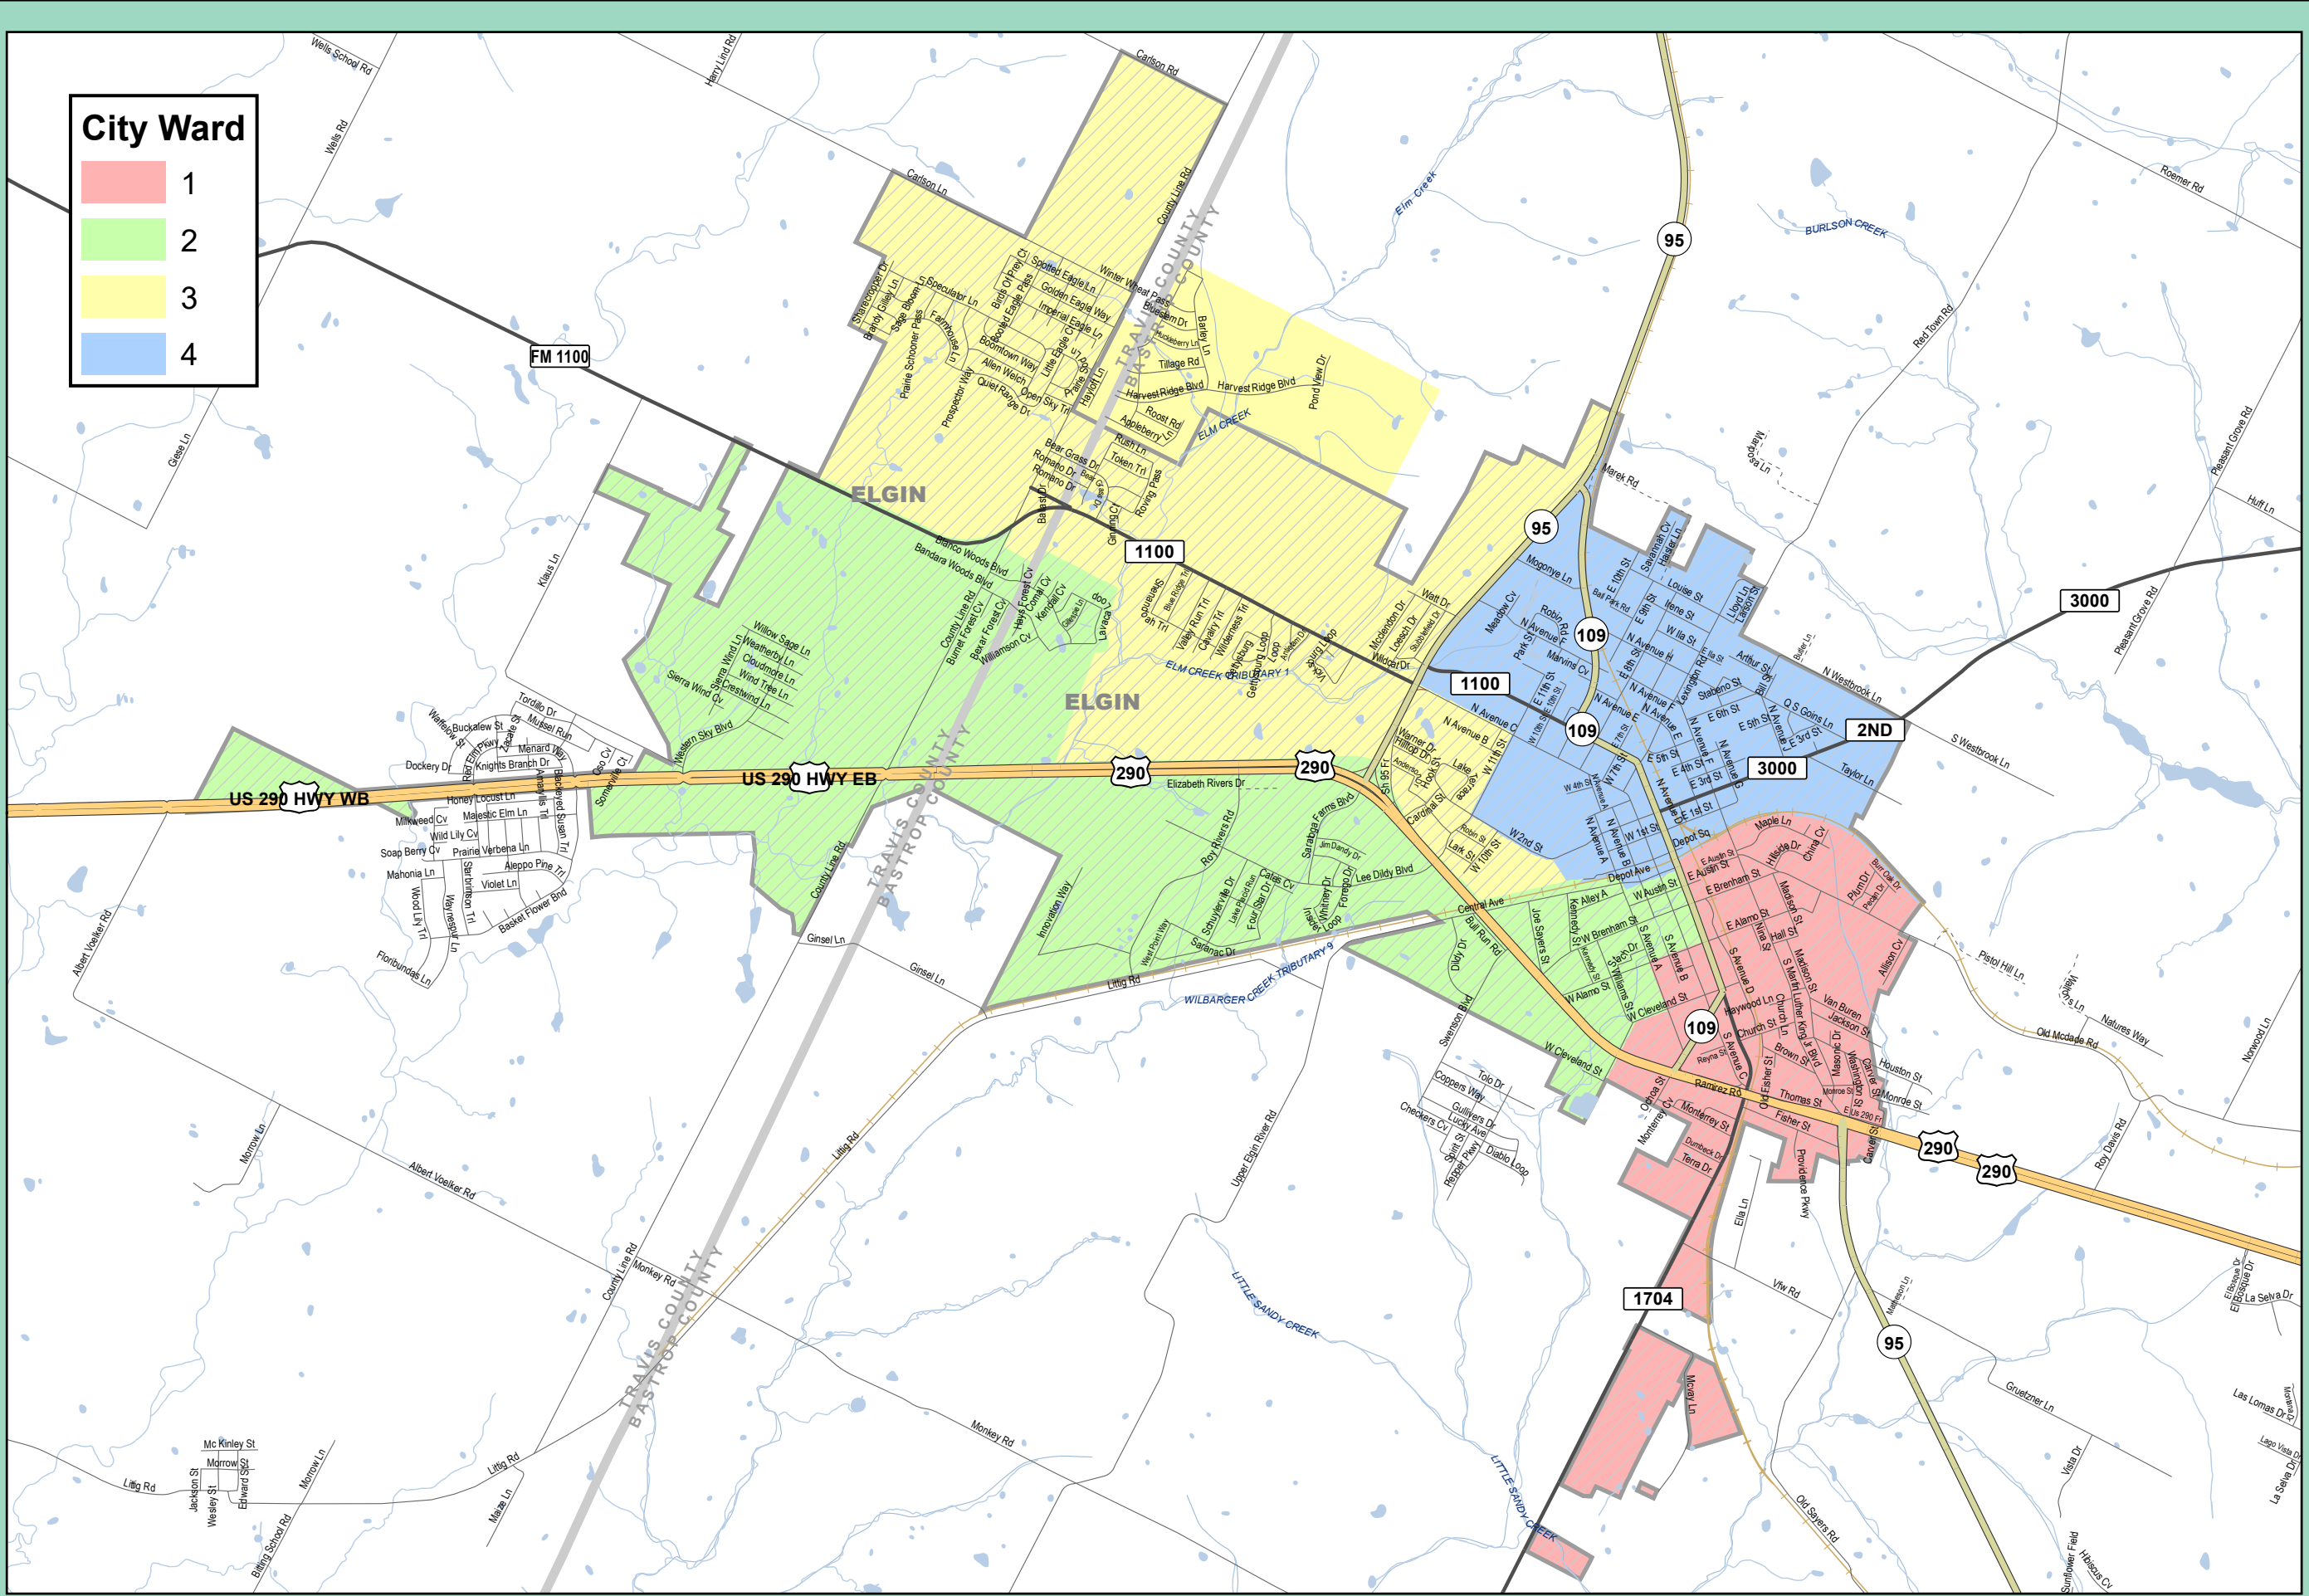

CITY OF ELGIN WARDS

City Ward

- 1
- 2
- 3
- 4

Legend

- City Limit
- US Highway
- State Highway
- FM Roadway
- Access Rd/Ramp
- Local Street
- Private Road
- Private Access
- Under Constr
- Railroad
- County Line
- Creek

Produced:05/19/2023

Bastrop County provides this map "as is" and assumes no liability for its completeness or accuracy. Information shown on this map is derived from public records that are constantly undergoing change and do not replace a site survey. This product is for informational purposes and may not have been prepared for or be suitable for legal, engineering or surveying purposes. It does not represent an on-the-ground survey and represents only the approximate relative location of property boundaries.